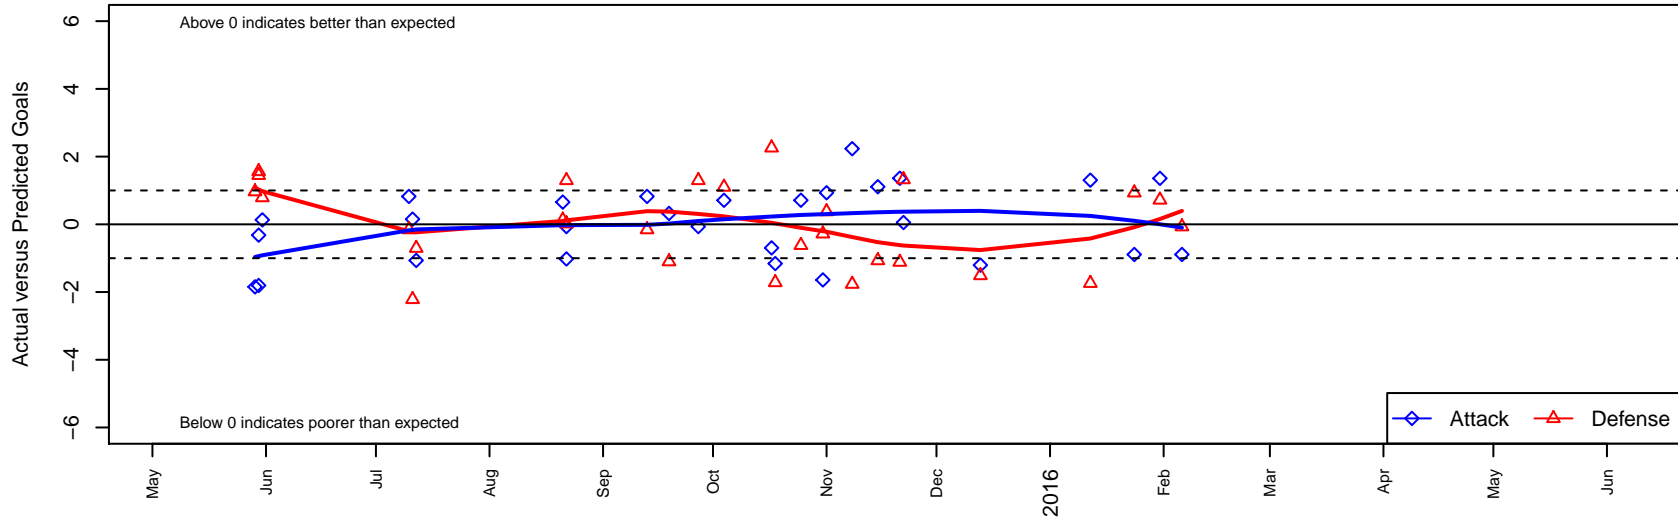

Seattle United Tango B97

Seattle United
 Seattle, WA
 B97 total strength=1720
 attack=31.59 defense=18.61
 fall league = RCL B96 Div 1
 notes= McAllister 2015

alt names used:
 Seattle United B97 Tango B

Venues played:
 2014 Showcase of Champions U17 Blue
 2015 Nike Crossfire Challenge Super Group U'
 2015 REDAPT Cup Gold U19
 2015 RCL B96 Div 1
 2015 WYS Championship B97

Seattle United Tango B97
 Dots are actual minus expected GF (blue circles) and GA (red triangles).
 Blue line is smoothed change in attack strength. Red is smoothed change in defense strength.

**attack and defense variance (black dot)
relative to other teams
and top 10 in region**

**attack and defense rating
relative to others at age
and all opponents in last 13 months**

Performance relative to 13 month average