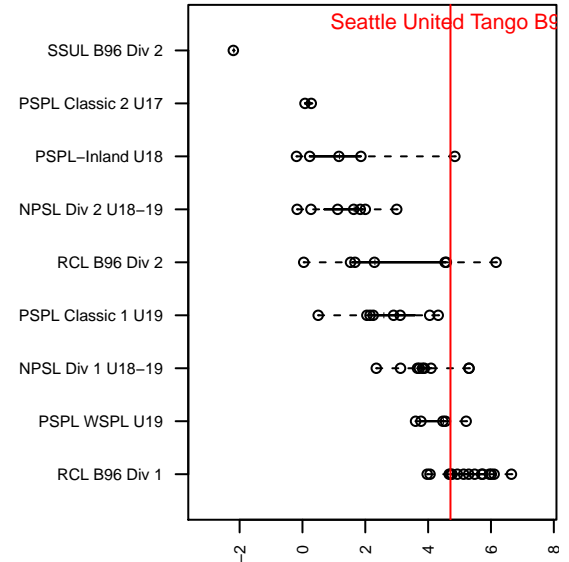

Seattle United Tango B97

Seattle United
 Seattle, WA
 B97 total strength=1720
 attack=31.59 defense=18.61
 fall league = RCL B96 Div 1
 notes= McAllister 2015

alt names used:
 Seattle United B97 Tango B

Venues played:
 2014 Showcase of Champions U17 Blue
 2015 Nike Crossfire Challenge Super Group U'
 2015 REDAPT Cup Gold U19
 2015 RCL B96 Div 1
 2015 WYS Championship B97

Seattle United Tango B97
 Dots are actual minus expected GF (blue circles) and GA (red triangles).
 Blue line is smoothed change in attack strength. Red is smoothed change in defense strength.

**attack and defense variance (black dot)
relative to other teams
and top 10 in region**

**attack and defense rating
relative to others at age
and all opponents in last 13 months**

Performance relative to 13 month average